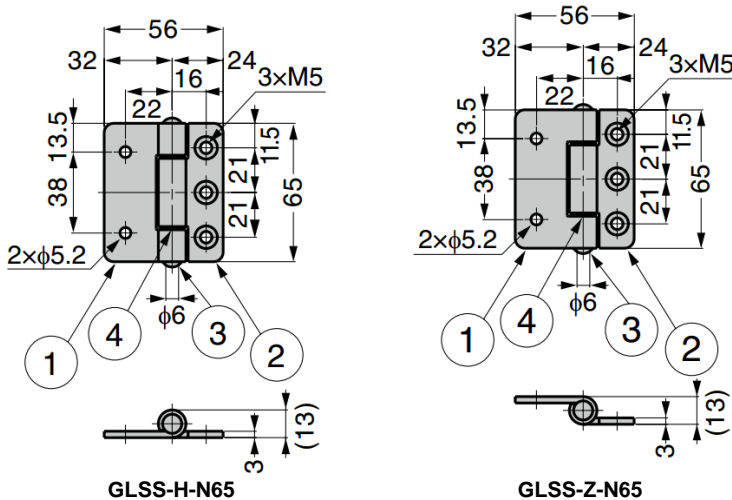

GSYR140 Stainless Steel Butt Hinge

Material

- Stainless steel 304

| Part No. | Load Capacity (per pair) | |
|----------|--------------------------|------|
| GSYR140 | 69 N | 7 kg |

GLSS Stainless Steel Butt Hinge

Material

- Body: Stainless steel 304, satin finish
- Shaft and washer: Stainless steel 304, natural

| Part No. | Holes | Load Capacity (per pair) | |
|------------|---------------------|--------------------------|-------|
| GLSS-H-A65 | Without screw holes | 245 N | 25 kg |
| GLSS-H-N65 | With screw holes | | |
| GLSS-Z-A65 | Without screw holes | | |
| GLSS-Z-N65 | With screw holes | | |