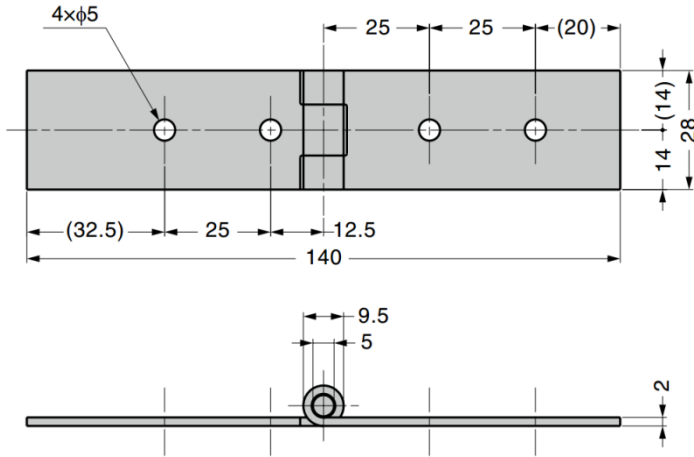

GSYR140 Stainless Steel Butt Hinge

Material

- Stainless steel 304

| Part No. | Load Capacity (per pair) | |
|----------|--------------------------|------|
| GSYR140 | 69 N | 7 kg |

GLSS Stainless Steel Butt Hinge

Material

- Body: Stainless steel 304, satin finish
- Shaft and washer: Stainless steel 304, natural

| Part No. | Holes | Load Capacity (per pair) | |
|------------|---------------------|--------------------------|-------|
| GLSS-H-A65 | Without screw holes | 245 N | 25 kg |
| GLSS-H-N65 | With screw holes | | |
| GLSS-Z-A65 | Without screw holes | | |
| GLSS-Z-N65 | With screw holes | | |